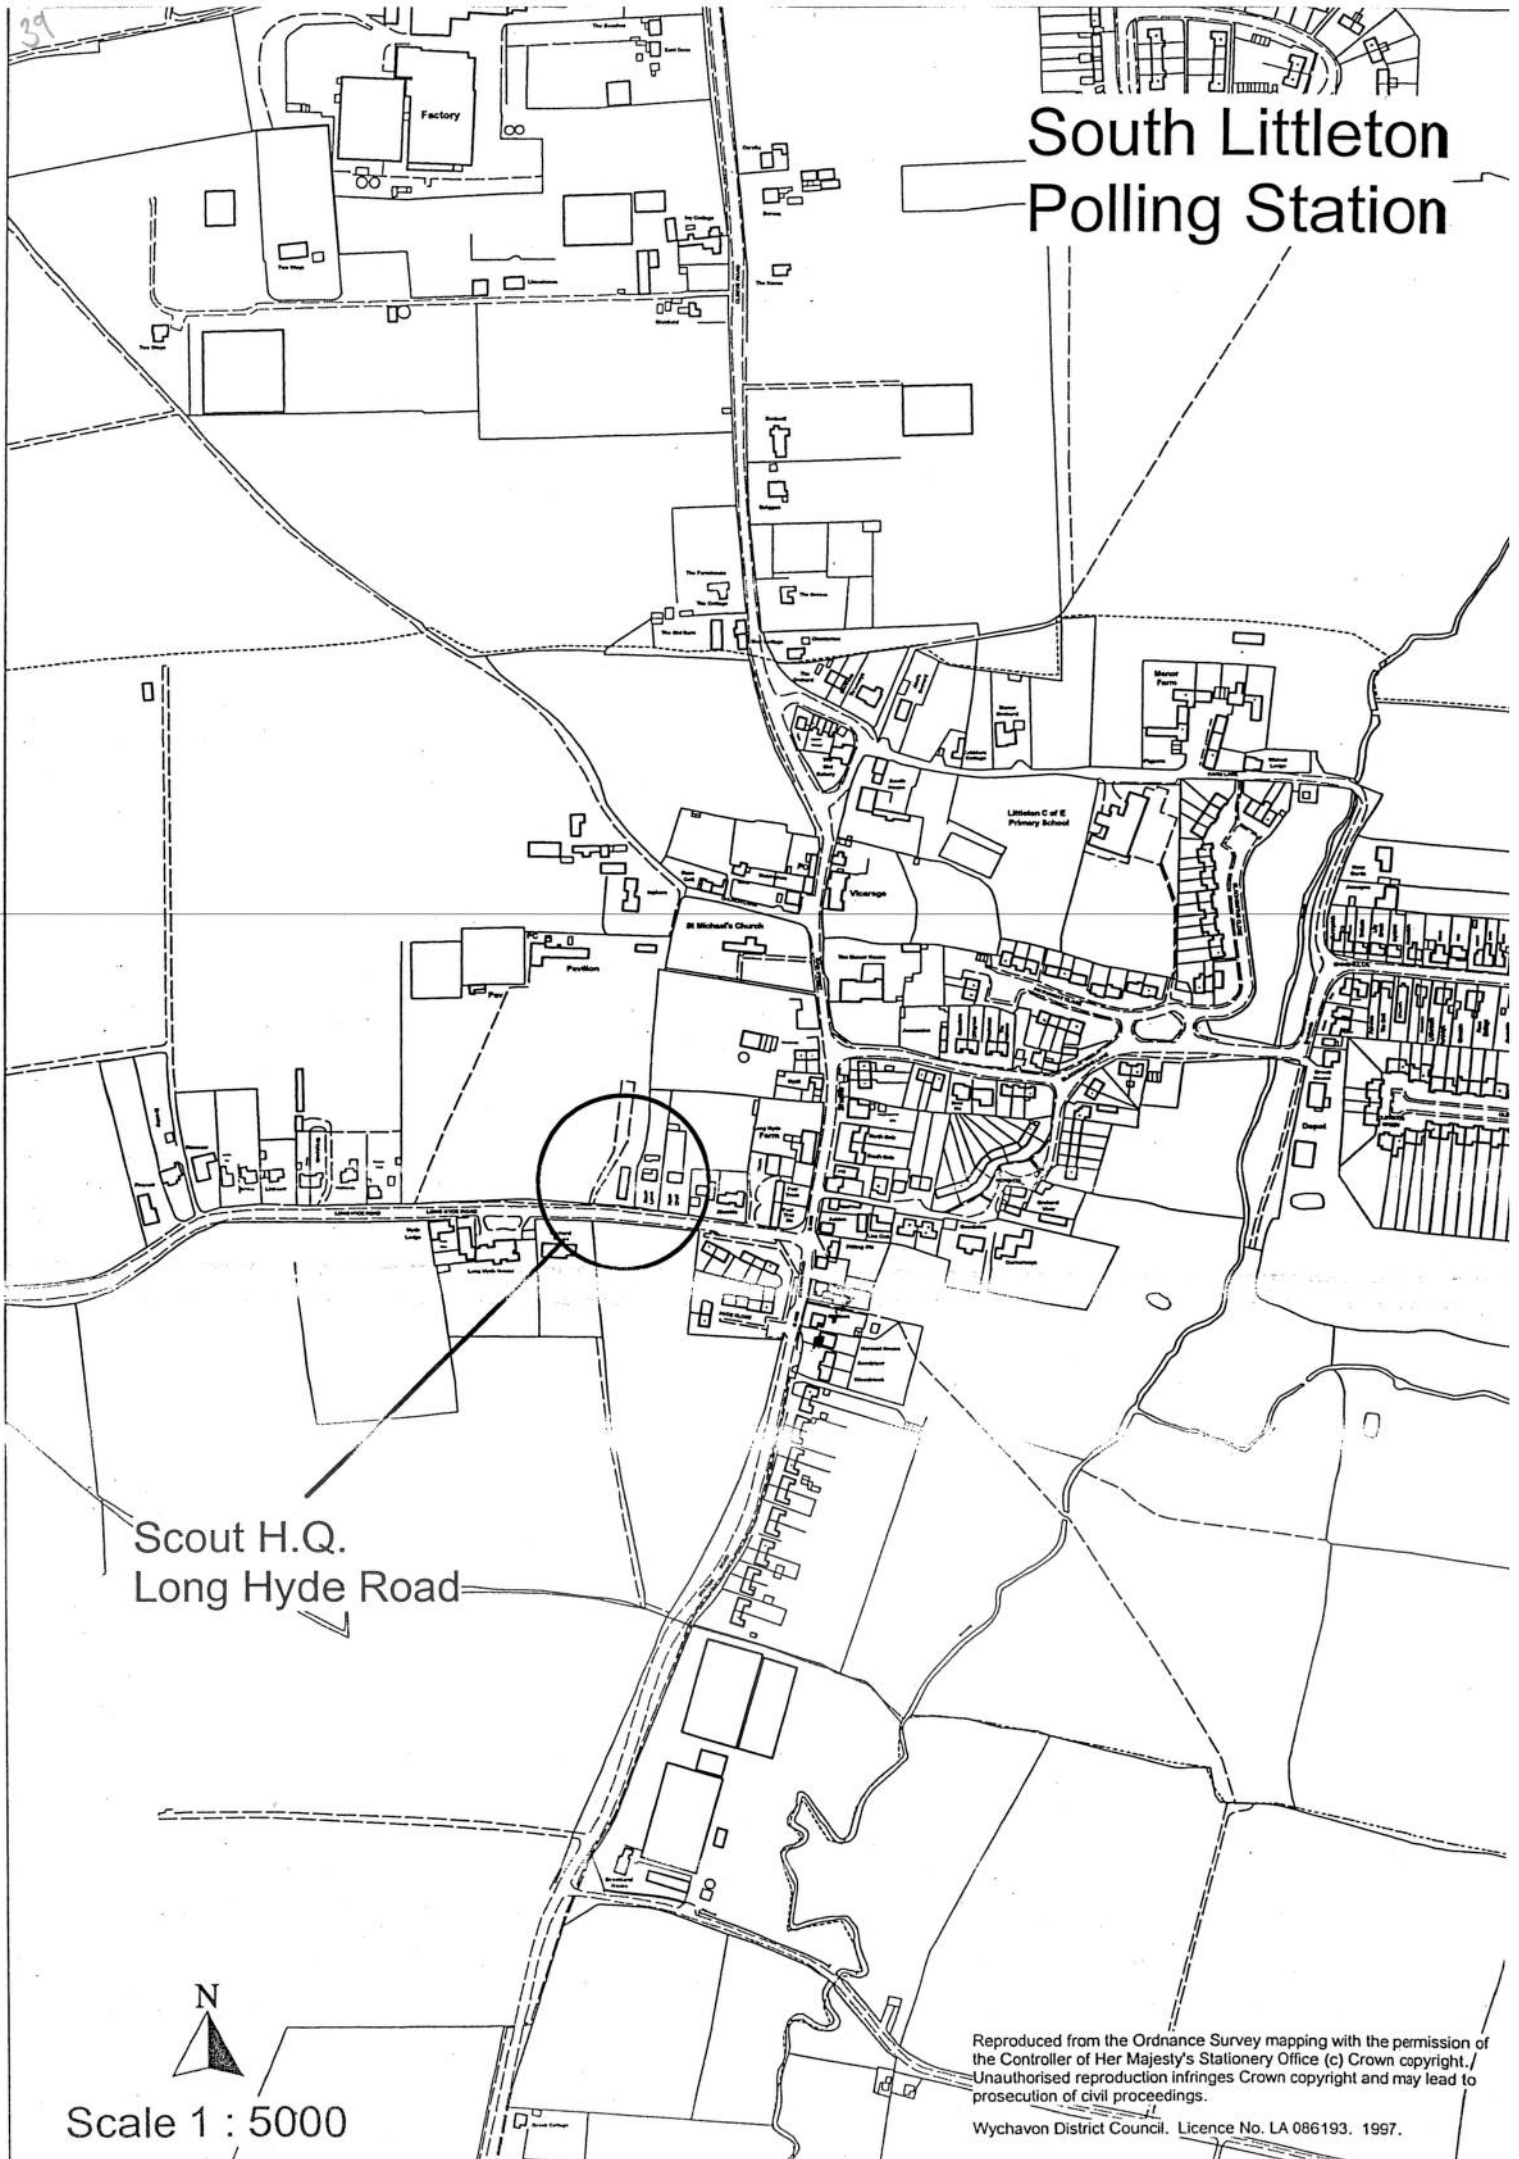

# South Littleton Polling Station

Scout H.Q.  
Long Hyde Road

Scale 1 : 5000

Reproduced from the Ordnance Survey mapping with the permission of the Controller of Her Majesty's Stationery Office (c) Crown copyright./ Unauthorised reproduction infringes Crown copyright and may lead to prosecution of civil proceedings.