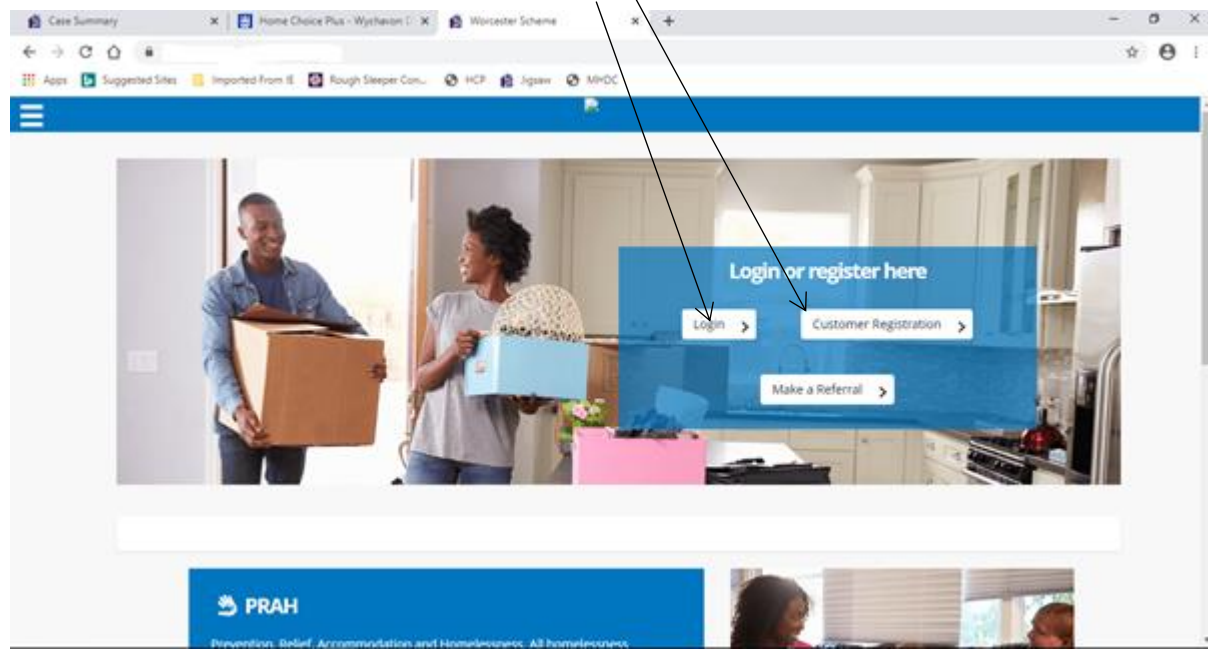

Housing For You (South Worcestershire Allocations Policy)

Website link: <https://worcester-wychavon-malvern.housingjigsaw.co.uk>

This is the screen where you login and register:

Choose the authority you want to apply to:

If you already have an application on Housing For You, please login using the Customer Portal - <https://worcester-wychavon-malvern.housingjigsaw.co.uk>

Click the 'Housing Register' button to make your application.