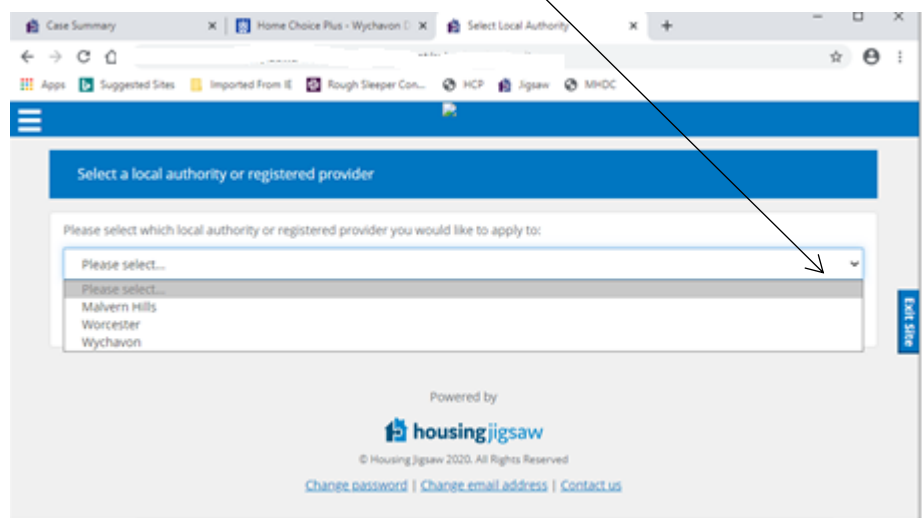

Housing For You (South Worcestershire Allocations Policy)

Website link: <https://worcester-wychavon-malvern.housingjigsaw.co.uk>

This is the screen where you login and register:

Choose the authority you want to apply to:

If you already have an application on Housing For You, please login using the Customer Portal - <https://worcester-wychavon-malvern.housingjigsaw.co.uk>

Click the 'Housing Register' button to make your application.