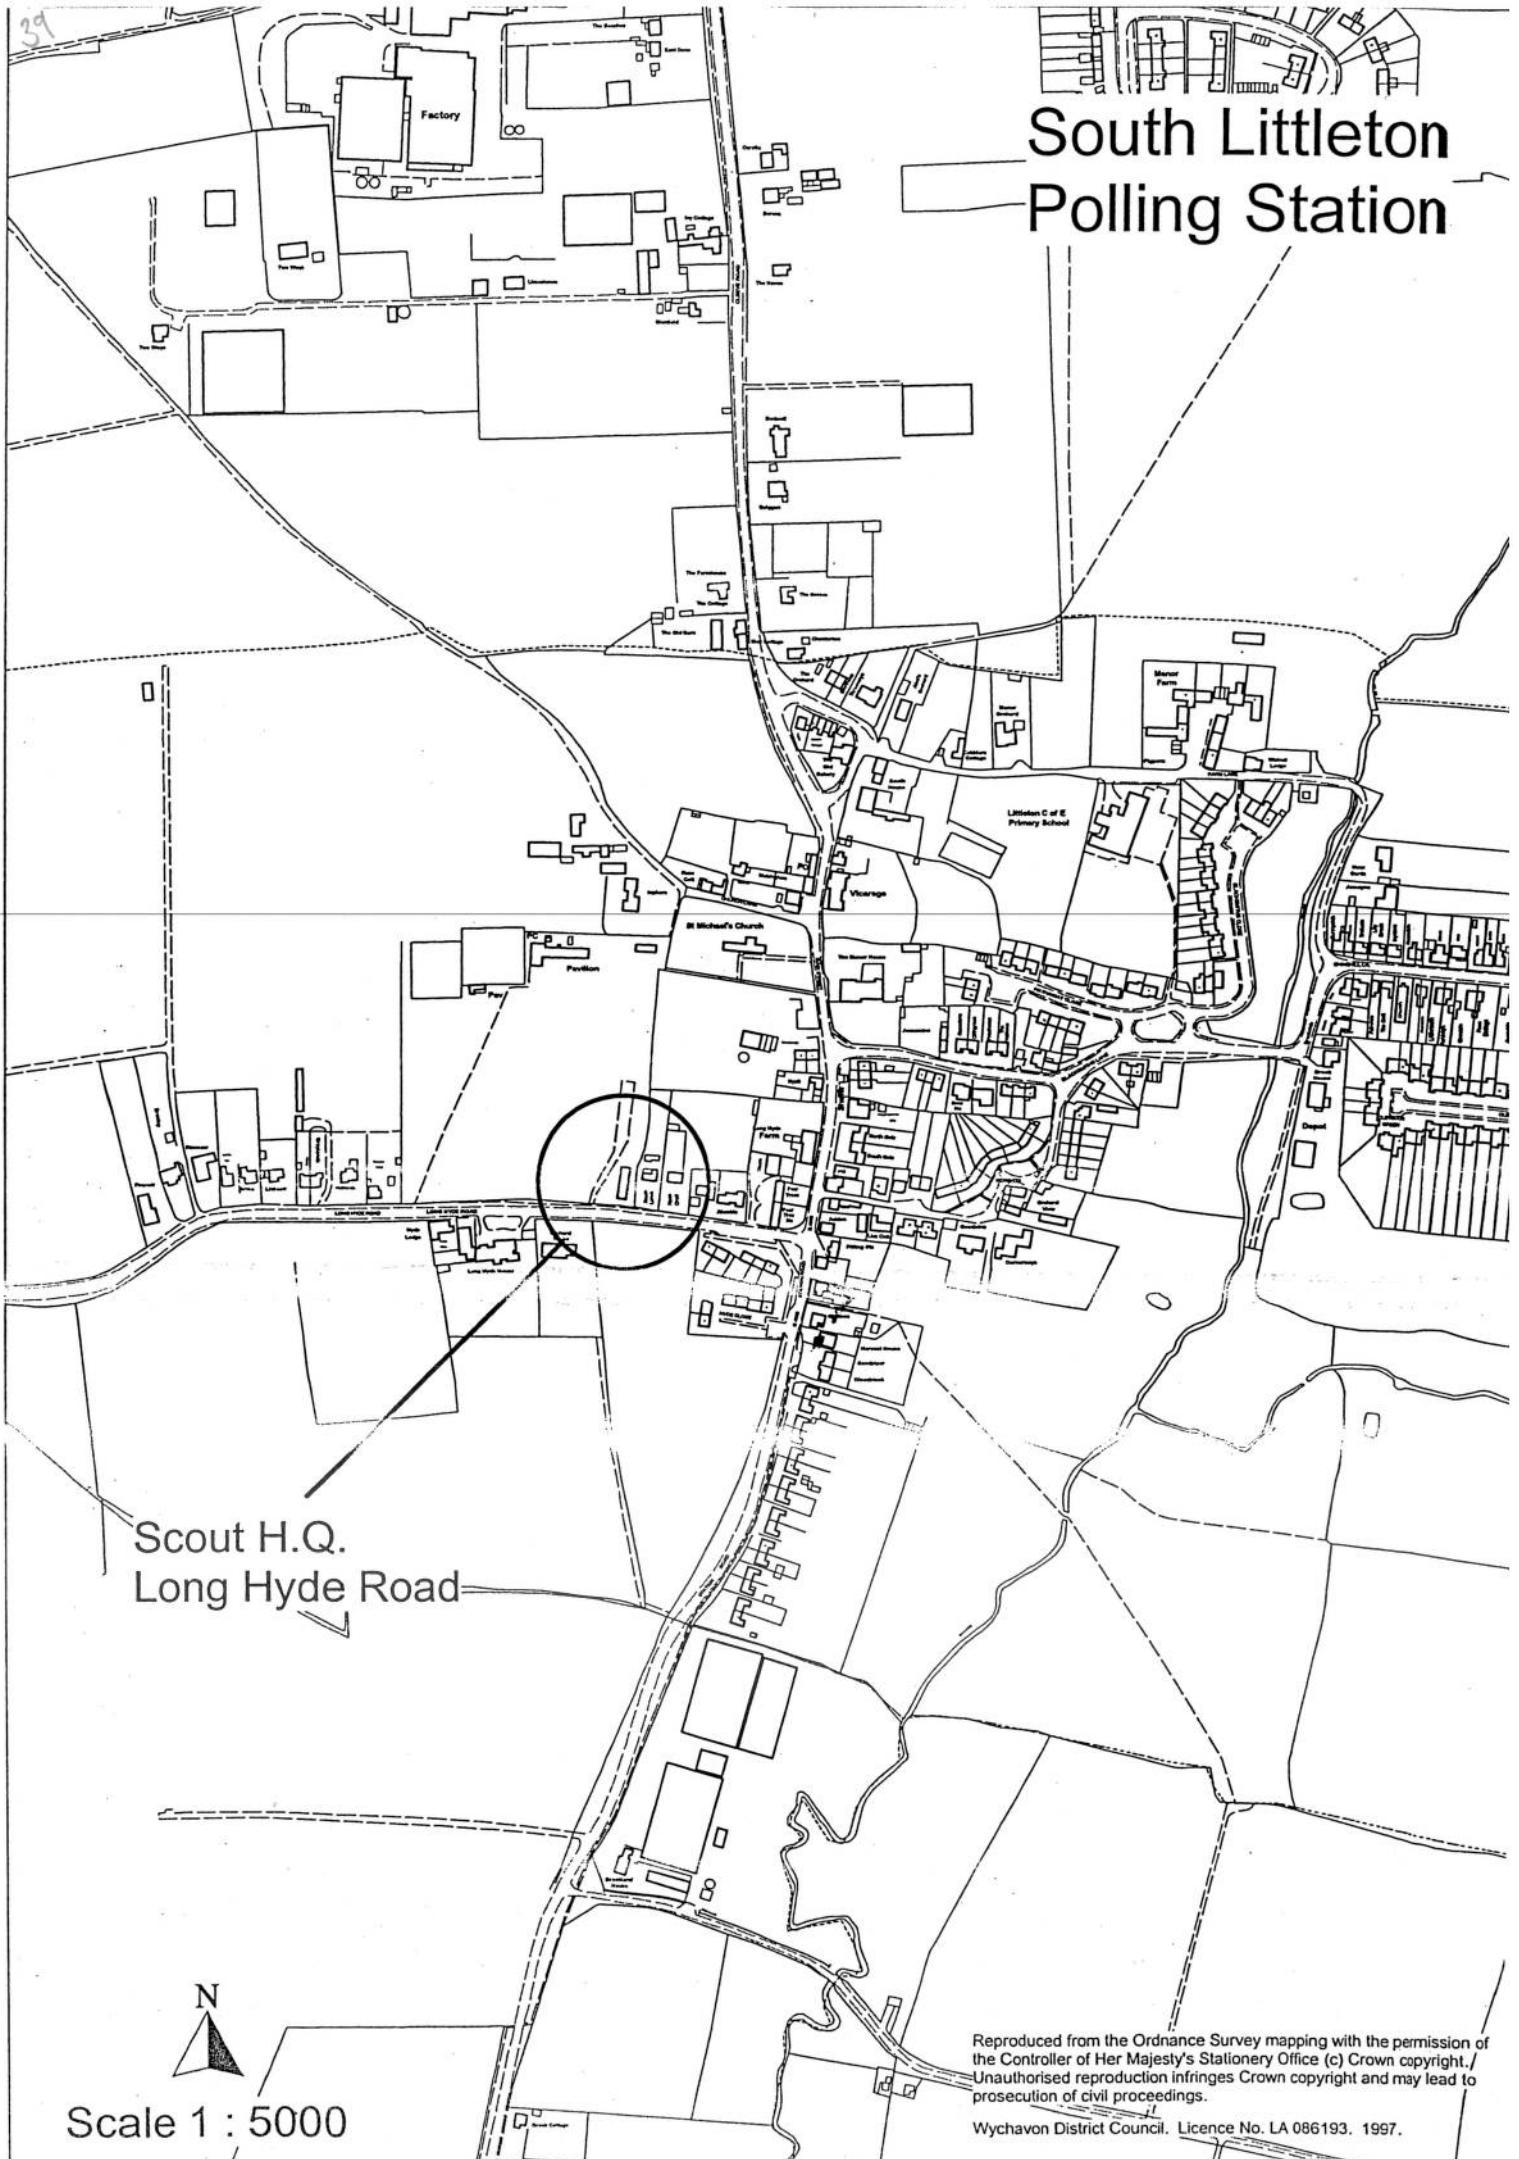

South Littleton Polling Station

Scout H.Q.
Long Hyde Road

Scale 1 : 5000

Reproduced from the Ordnance Survey mapping with the permission of the Controller of Her Majesty's Stationery Office (c) Crown copyright./ Unauthorised reproduction infringes Crown copyright and may lead to prosecution of civil proceedings.