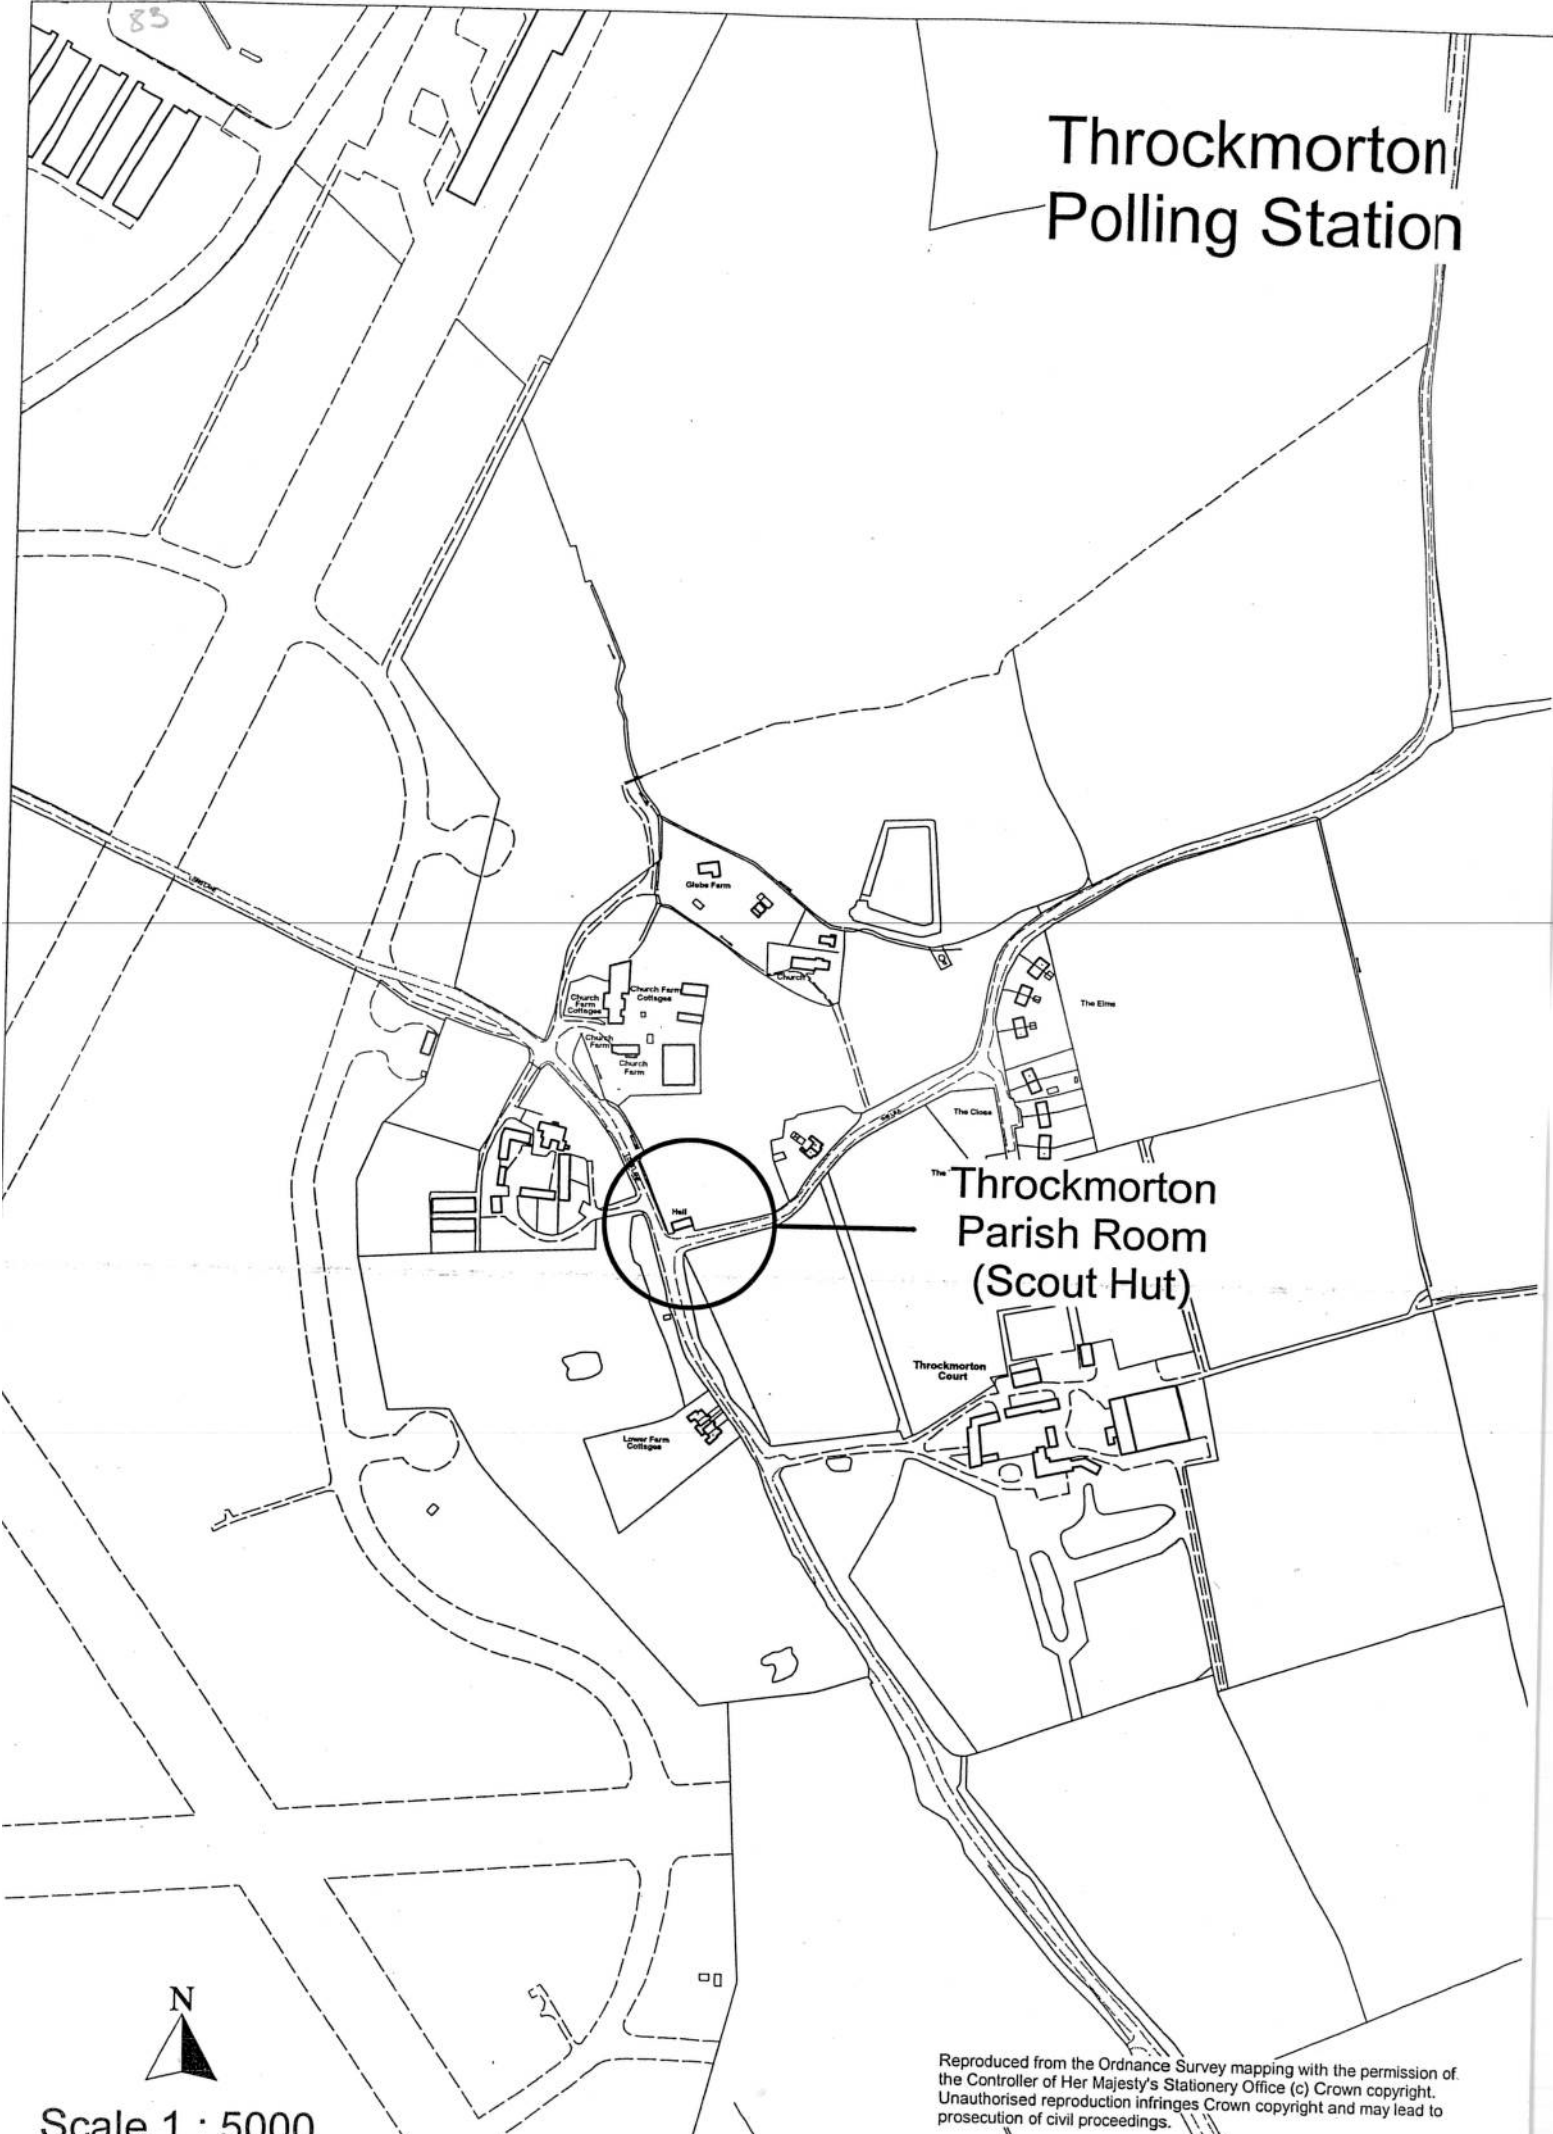

Throckmorton Polling Station

Throckmorton
Parish Room
(Scout Hut)

Scale 1 : 5000

Reproduced from the Ordnance Survey mapping with the permission of the Controller of Her Majesty's Stationery Office (c) Crown copyright. Unauthorised reproduction infringes Crown copyright and may lead to prosecution of civil proceedings.