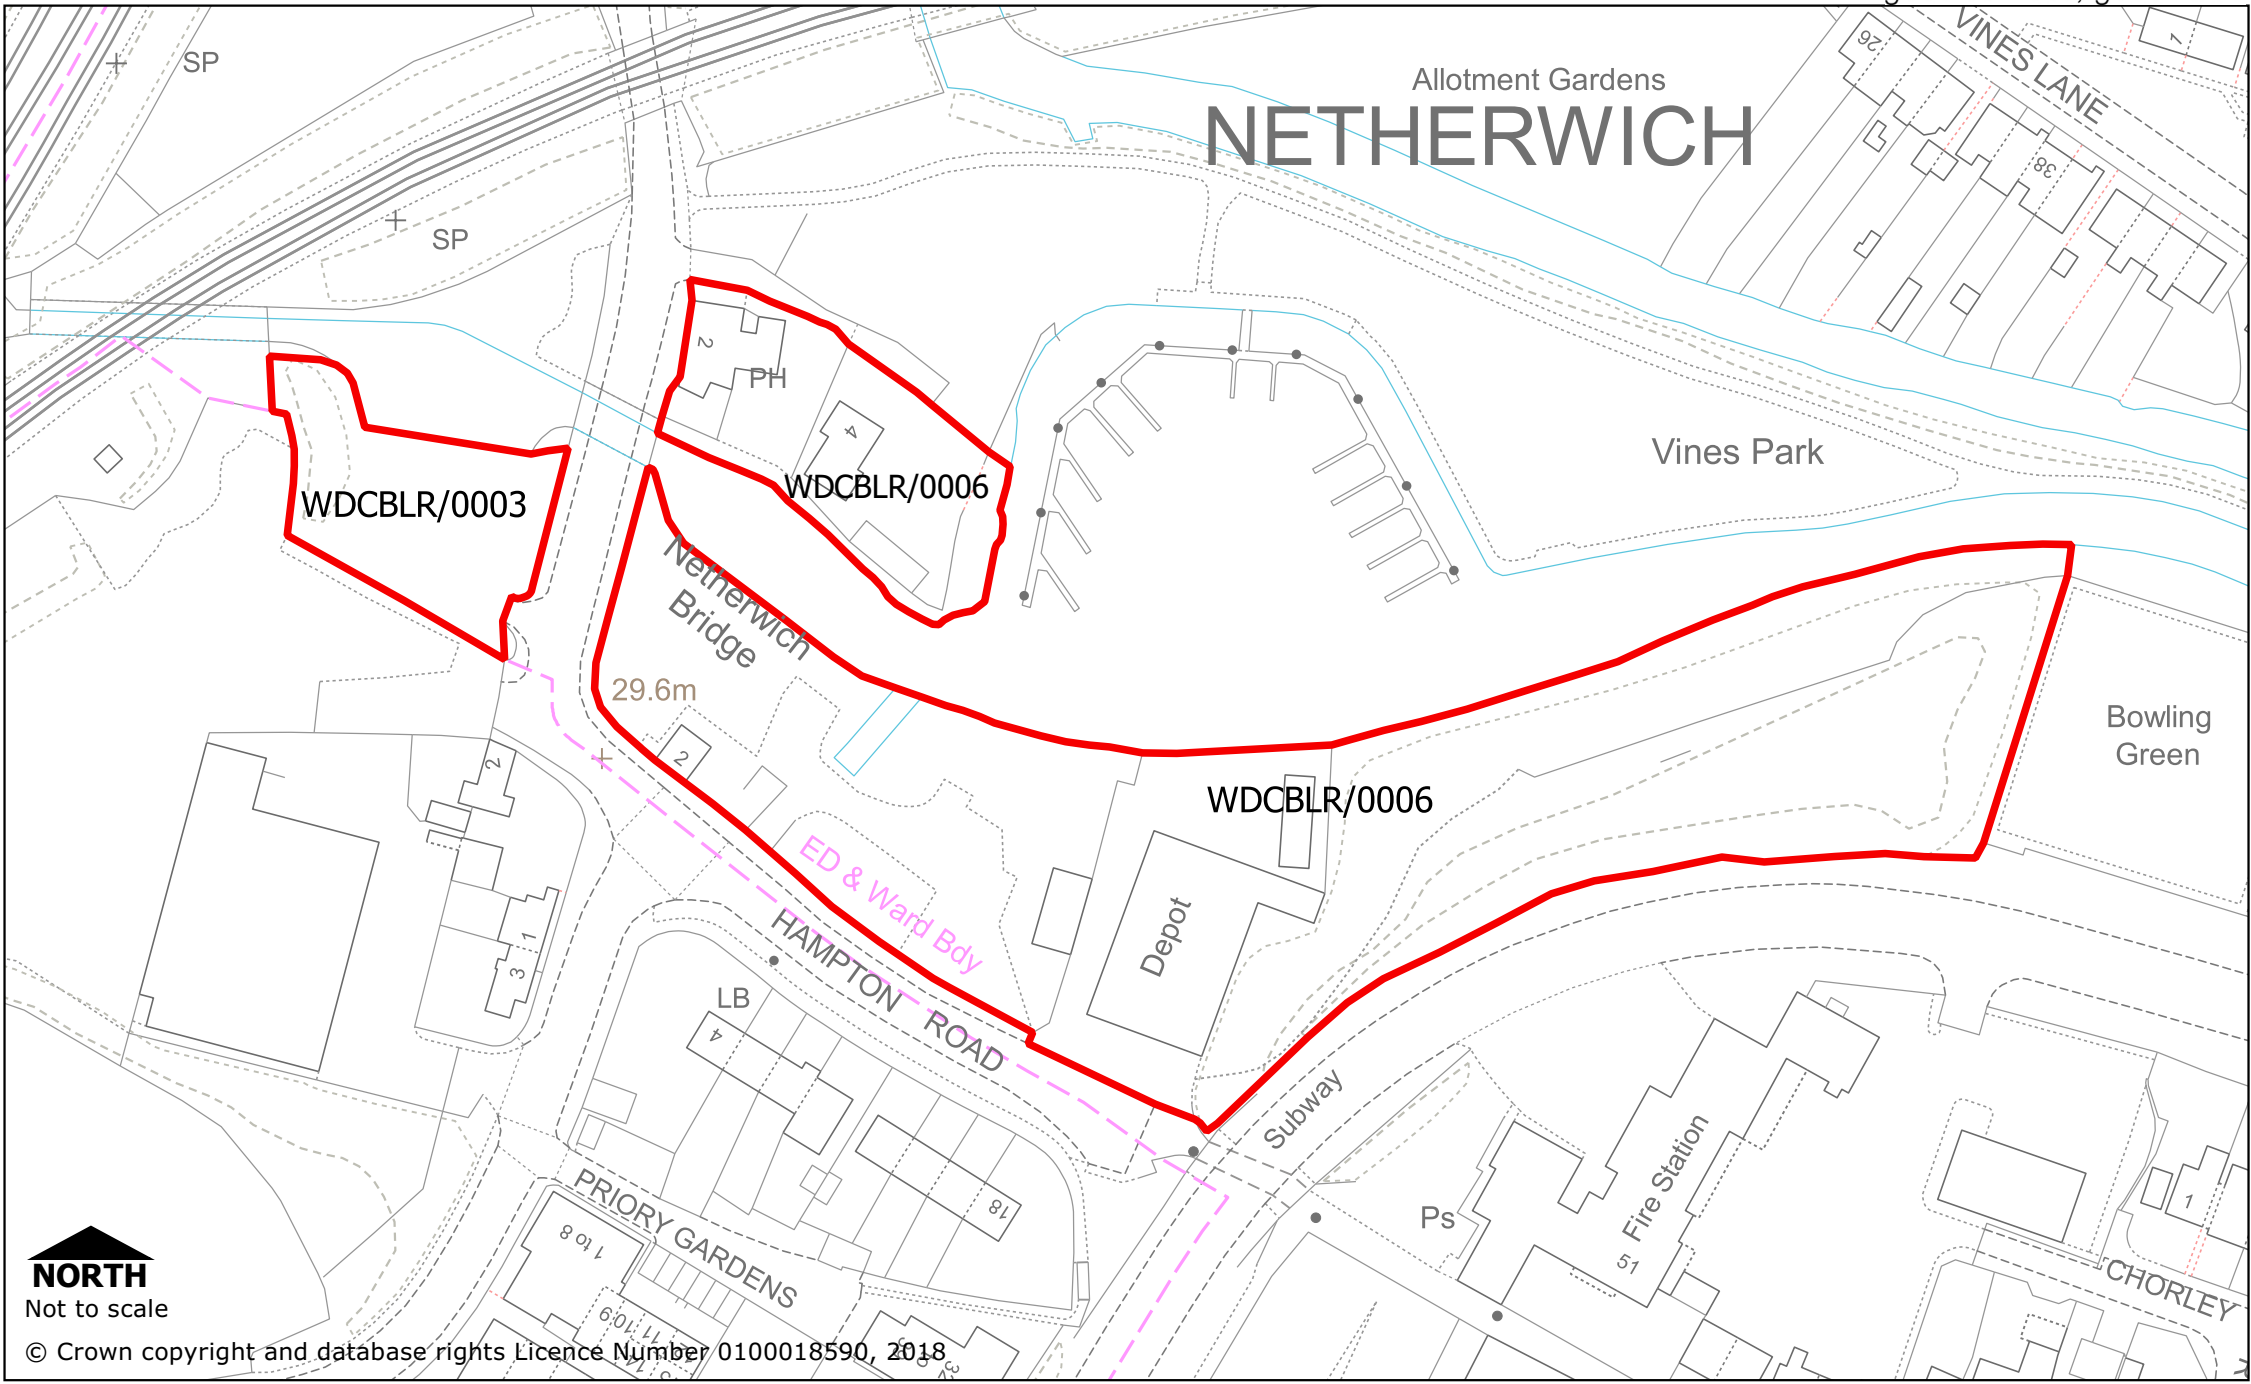

Wychavon District Brownfield Land Register

Site Address: Canal Basin (Netherwich), Droitwich Spa | Site Reference: WDCBLR/0006

NORTH
Not to scale