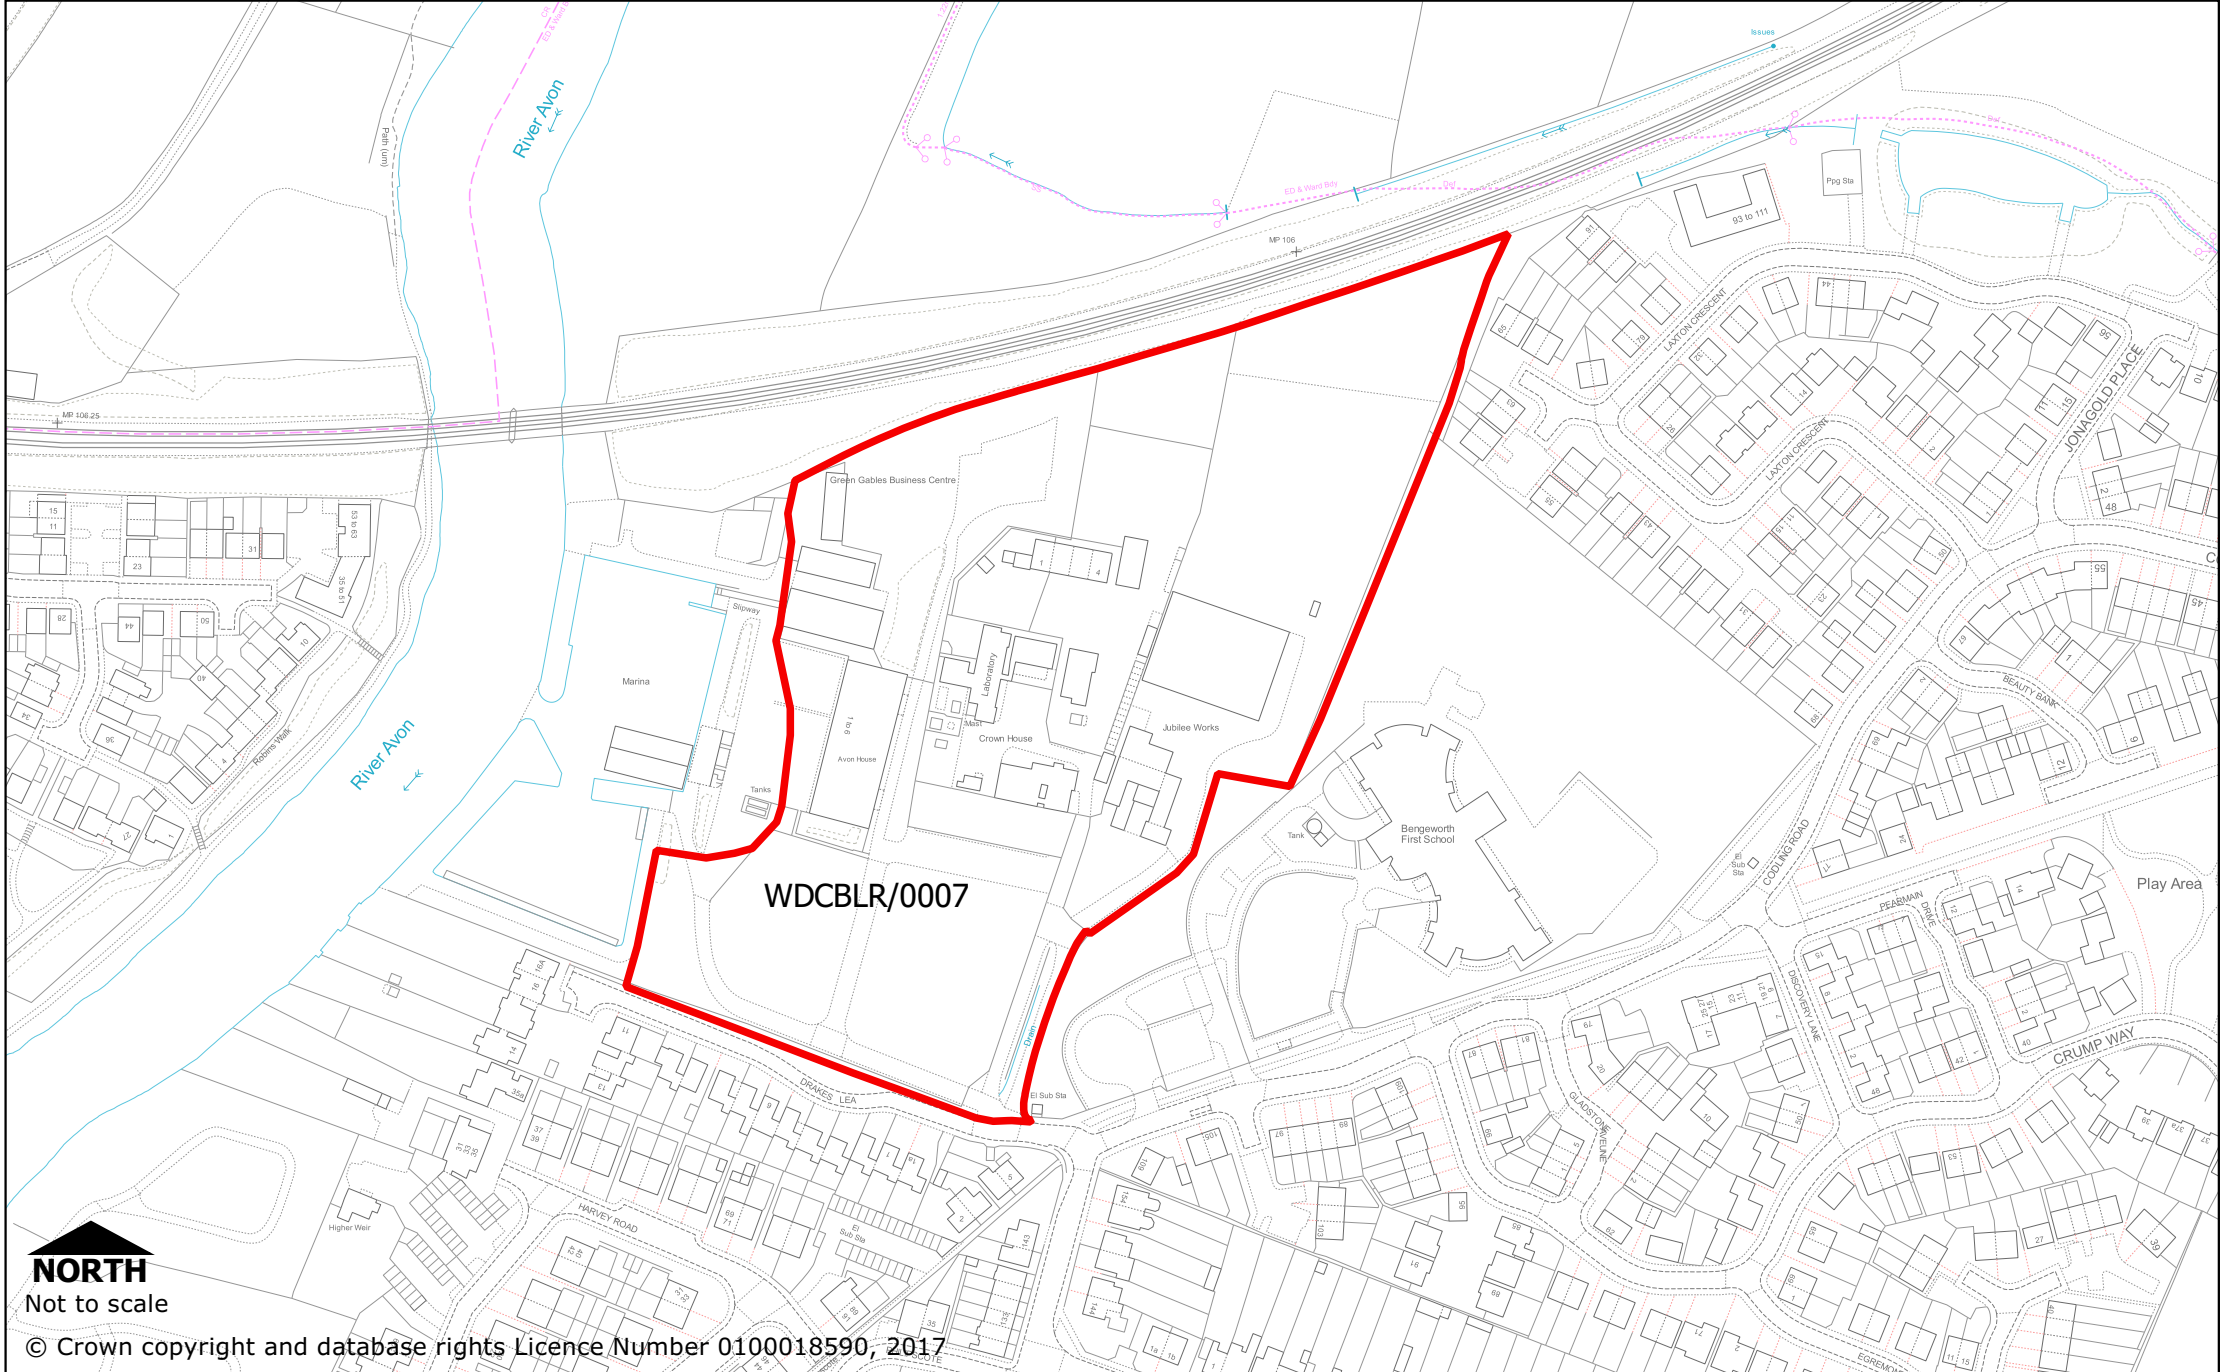

# Wychavon District Brownfield Land Register

Site Address: Employment site, top of Kings Road, Evesham | Site Reference: WDCBLR/0007

**NORTH**  
Not to scale