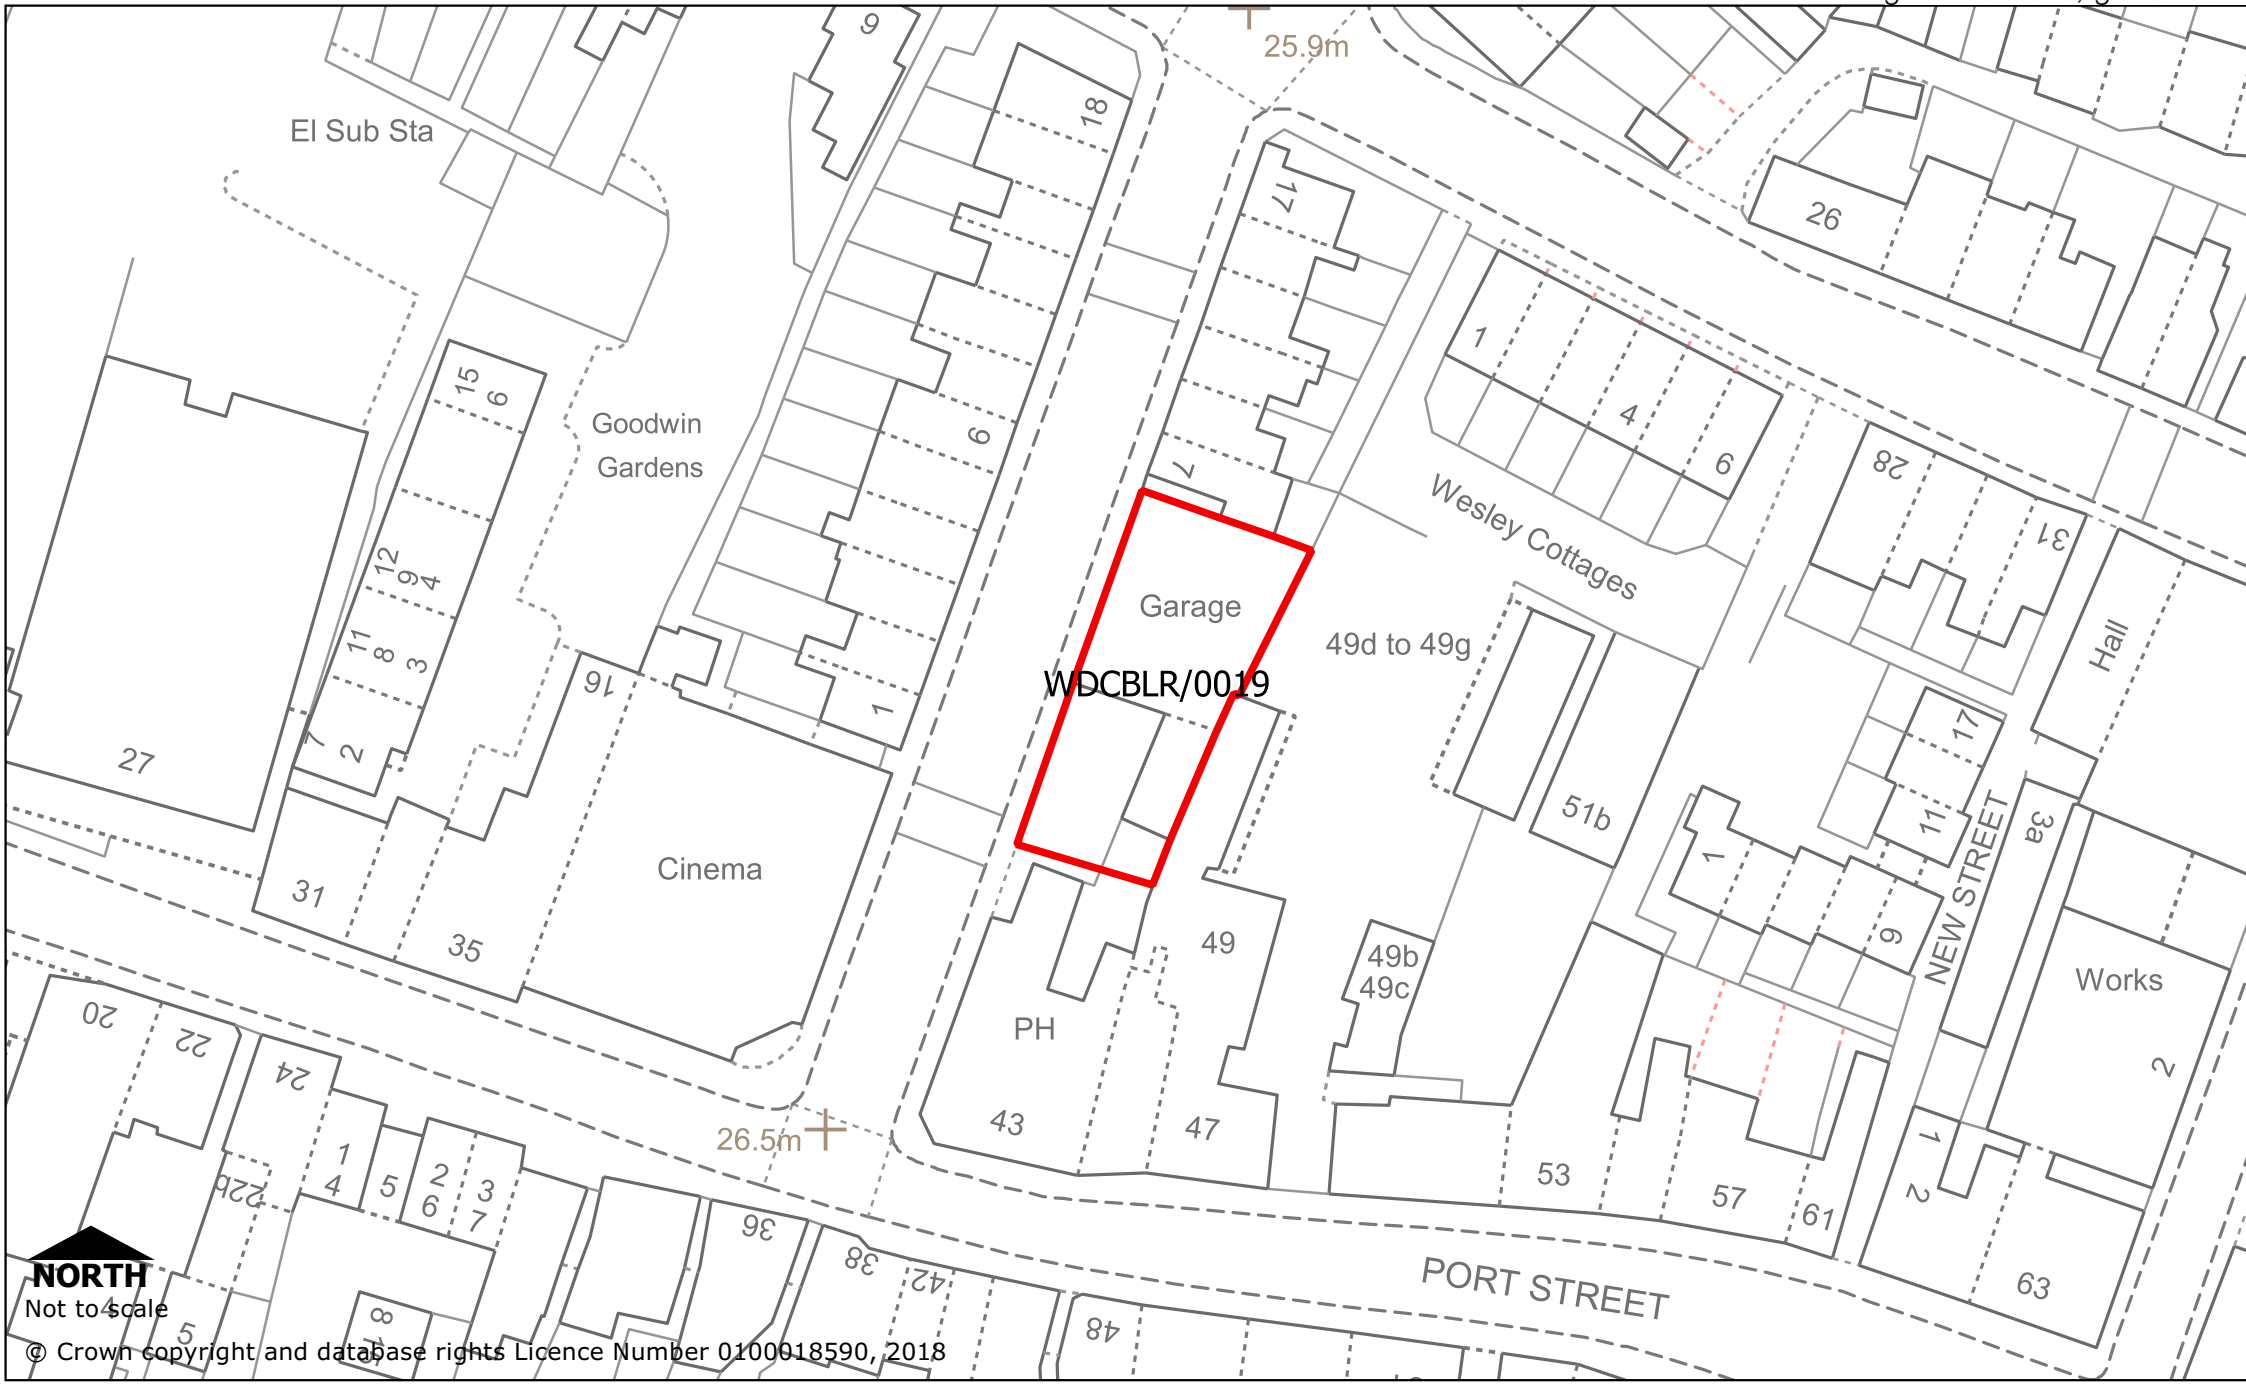

# Wychavon District Brownfield Land Register

Site Address: Bear Garage, Burford Road, Evesham | Site Reference: WDCBLR/0019

Not to scale