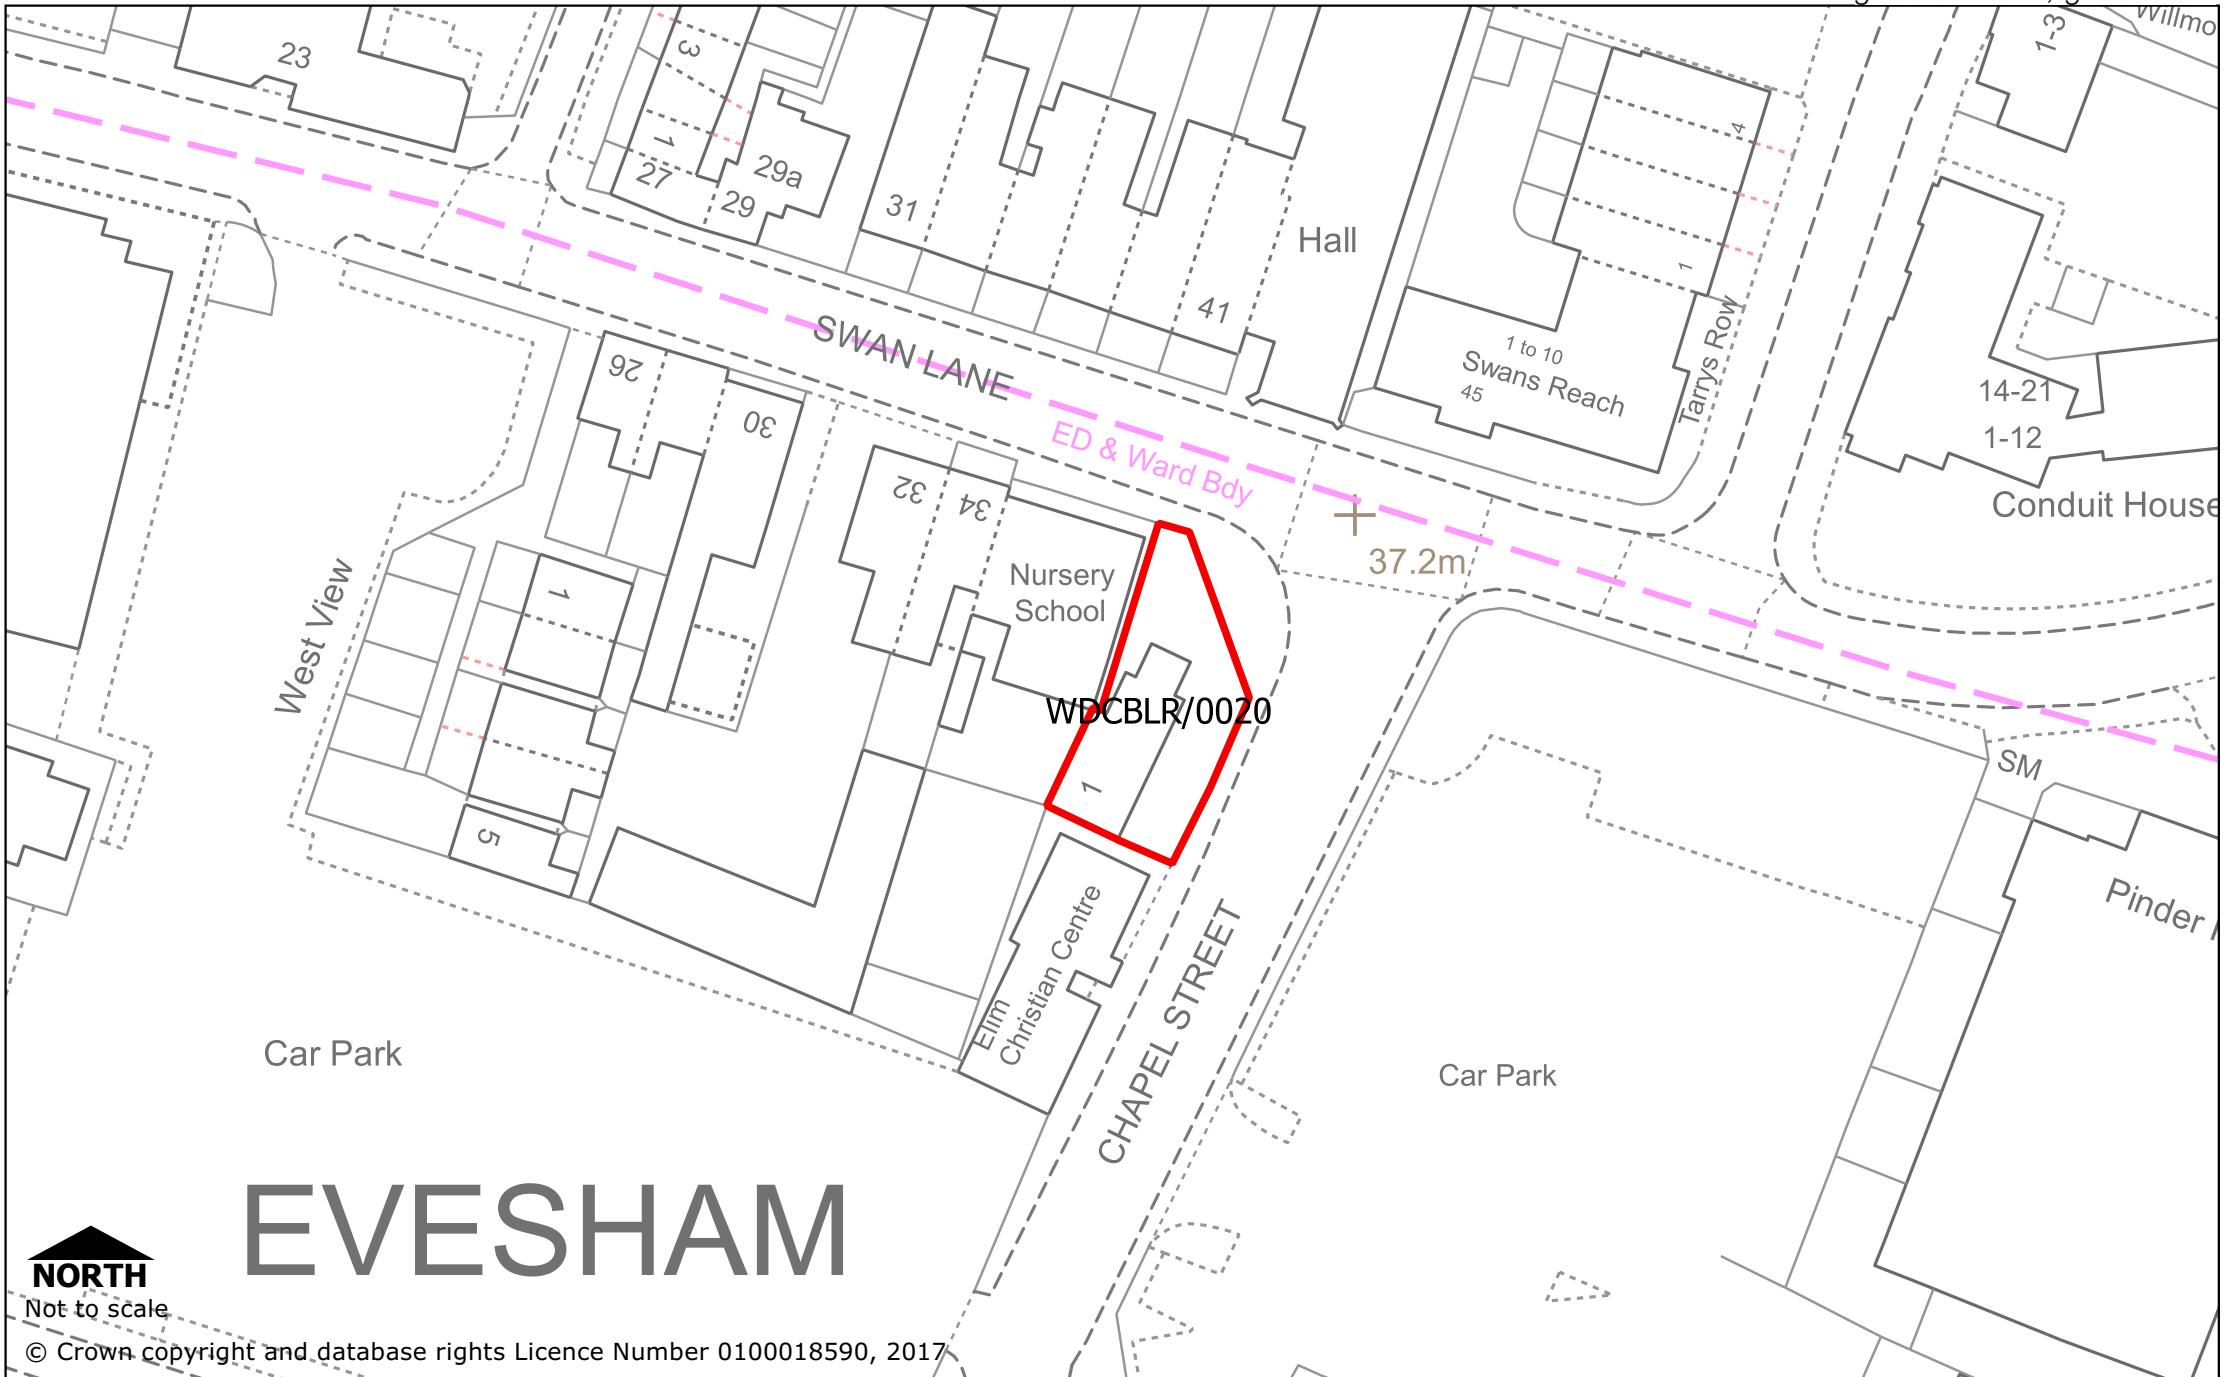

Wychavon District Brownfield Land Register

Site Address: 1 Chapel Street, Evesham | Site Reference: WDCBLR/0020

EVESHAM