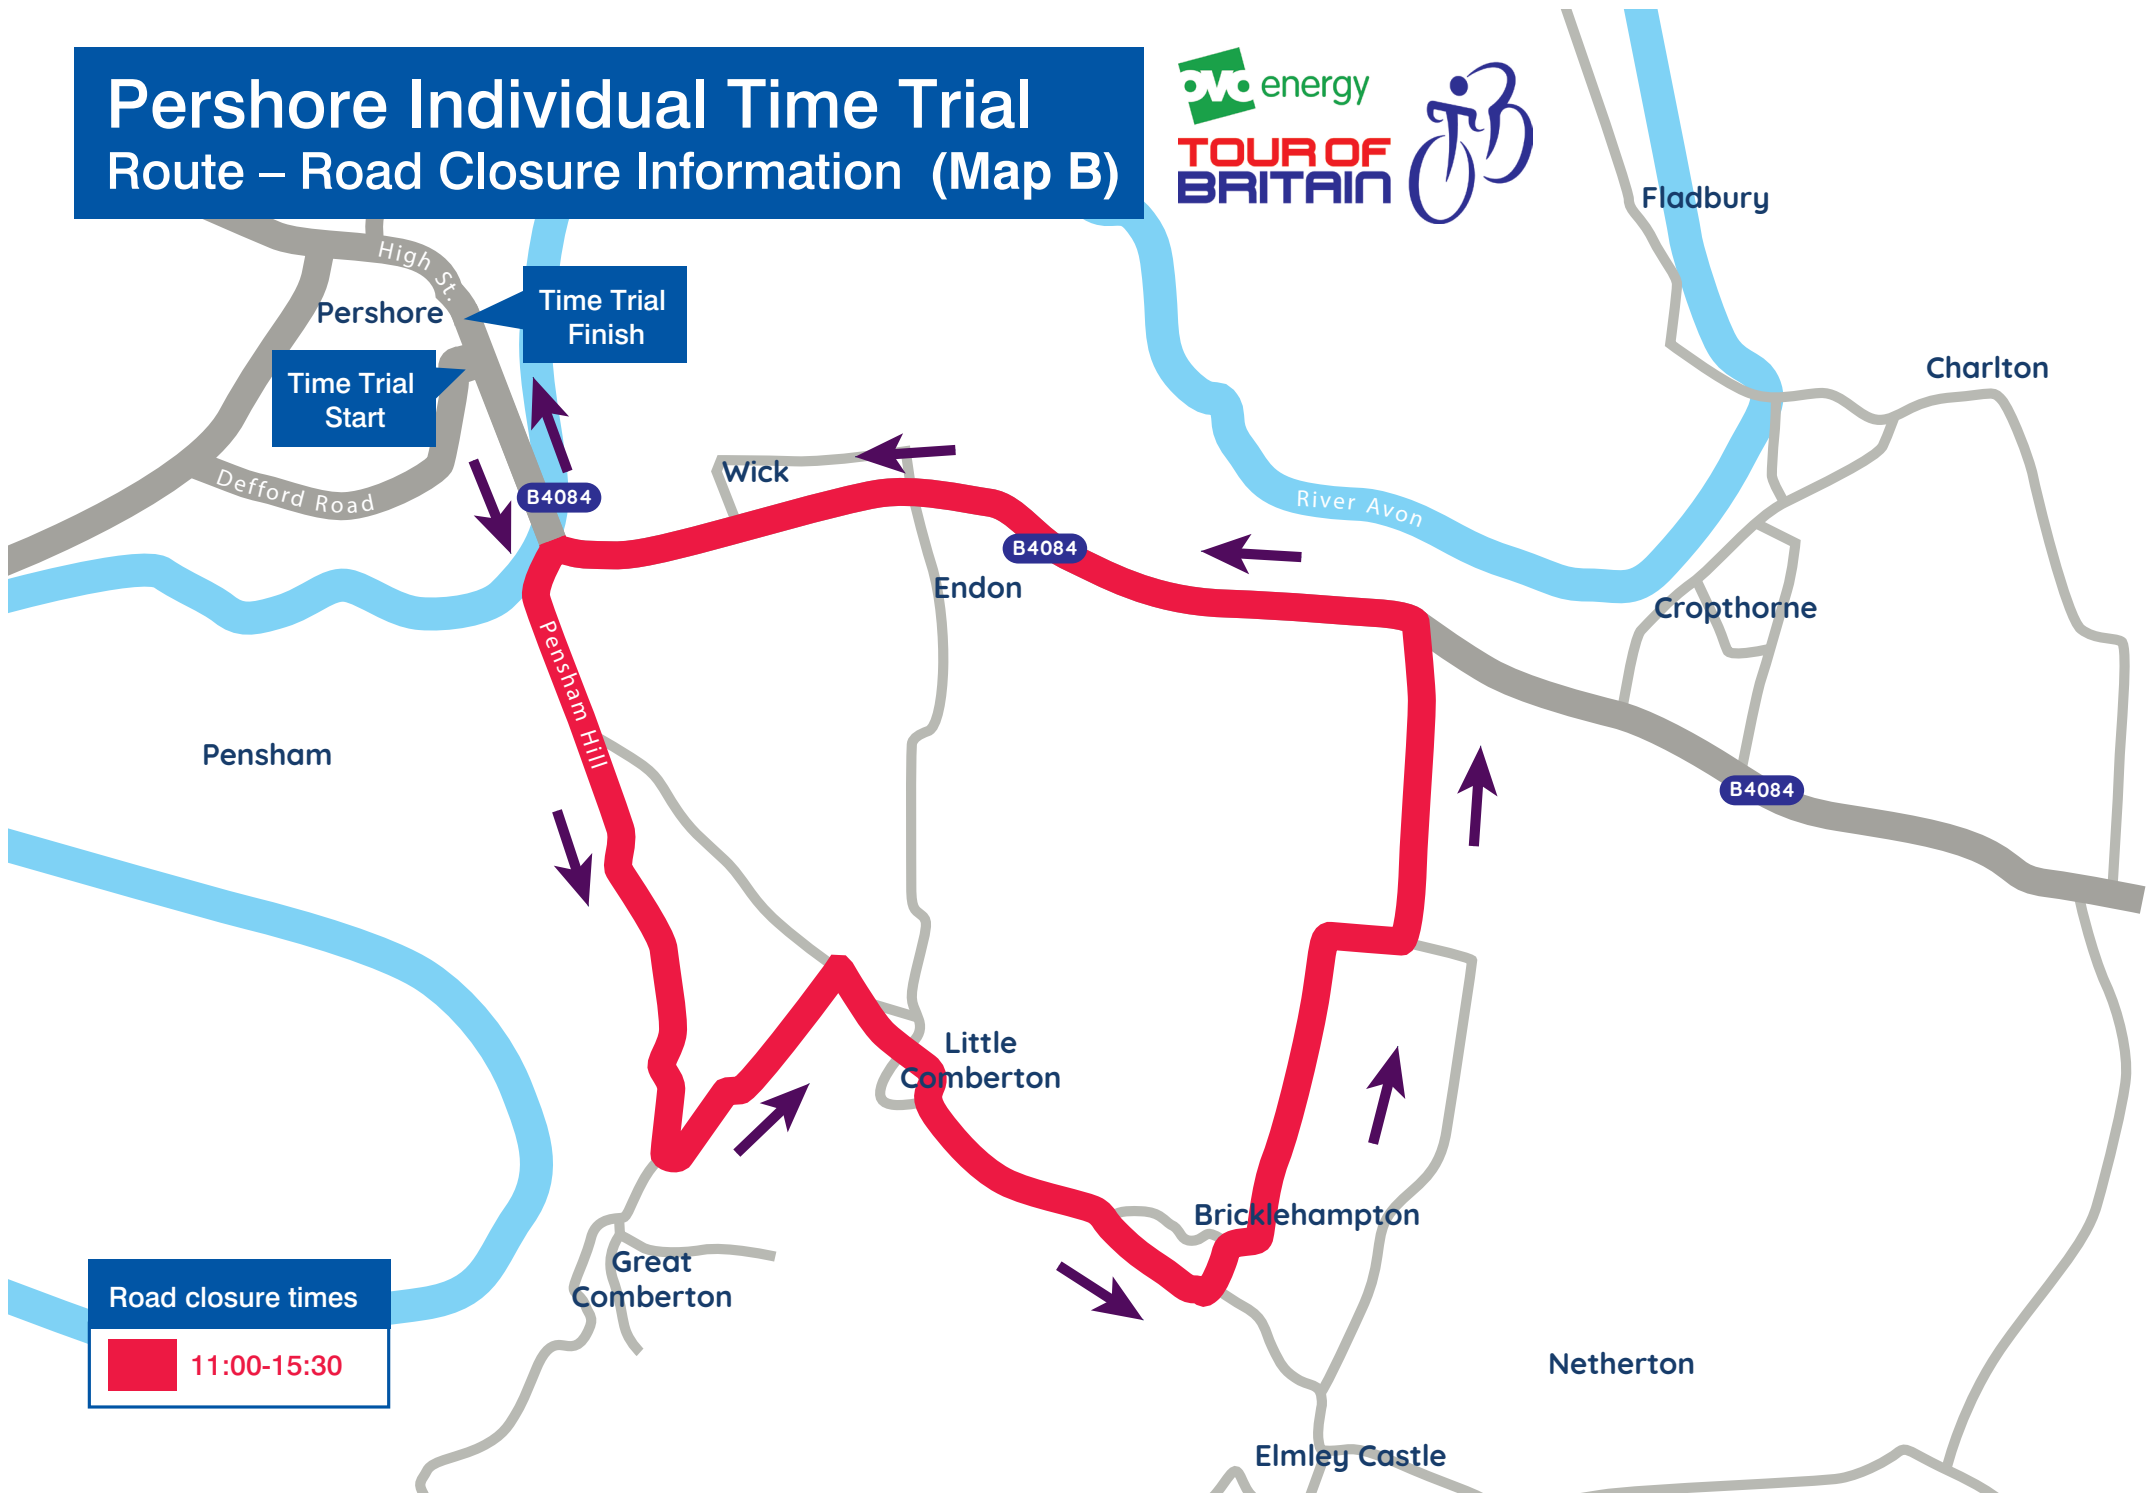

Pershore Individual Time Trial Route – Road Closure Information (Map B)

Road closure times
11:00-15:30